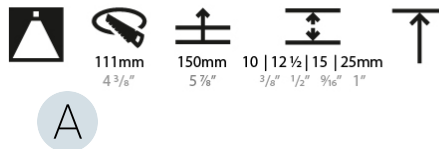

ELECTRICAL

Lamp Type: LED (Zhaga Standard)
Input Wattage (W): 13
Total Output Wattage (W): 11.8
Dimming: Tri-Mode (Non-Dimming and Phase Dimming (120Vac only) and 0-10V Dimming)
Driver Included: No
Driver Location: Recessed Housing
Driver Type: Constant Current - Universal
Driver Class: Class 2
Housing: See components
Input Voltage (V): 120 - 277
Constant Current (MA): 350

LED

Number of LEDs: 1
Color Temperature (°K): 2700 / 3000 / 3500 / 4000
Max. Delivered Lumen (lm): 876 / 909 / 955 / 974
Nominal Lumen (lm): 1304 / 1352 / 1421 / 1450
CRI: >90 CRI
Efficiency (%): 87.9 / 88.4 / 87.9
Lamp Life (hrs): 50000
Upon Request: RGB-W Tunable White Special Color Temperature Special LED

OPTICAL

Reflector°: 18 / 42 / 60
Optic°: Lens Pack - No Lens / Linear Spread Lens / Honeycomb / Spread Lens
Upon Request: Special Beam Angles

RATINGS AND CERTIFICATIONS

382, F 416-247-9319, www.zaneen.com

Created by Interchange for North American standards at the end of the existing Model #. For assistance on 'custom' specifications, contact zteam@zaneen.com. In a constant effort to supply the best product, we reserve the right to change specifications or materials without notice. The most recent specification sheets are found at zaneen.com

IP rating: IP20