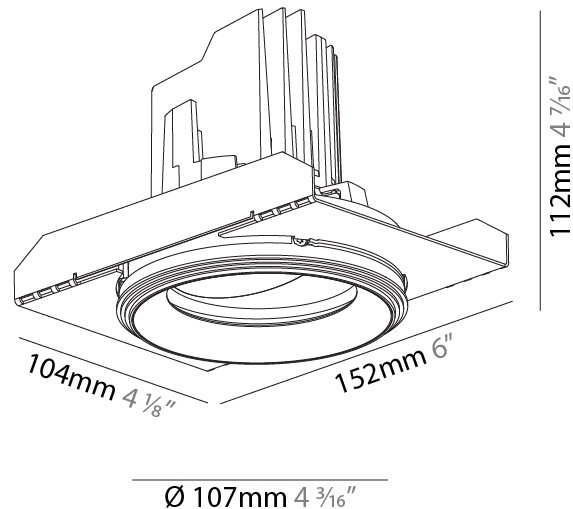

PHYSICAL

Shape: Round
Diameter (mm): 107
Diameter (in): 4 3/16
Height (mm): 112
Height (in): 4 7/16
Ceiling Thickness (mm): 10 / 12.5 / 15 / 25
Ceiling Thickness (in): 3/8 or 1/2 or 9/16 or 1
Min. Recessing Depth (mm): 130
Min. Recessing Depth (in): 5 1/8
Light Distribution: Adjustable / Downlight
Weight (kg): 0.596
Weight (lbs): 1.31
Fixture Finish: SSR / BKV / CWI / CRY / HAB / LAG / UFT / ITA / RUA / RUR / MIC / FTG / MYG / TWT / LOD / PUS / FRO / FUP / KIA / POP / BLS / SPG / MEY / GOH / GUM / CHC / COM / ABZ / JAG / OBR / MOS / ROR
Fixture Material: Aluminum Die Cast
Cut-out Measurements: Ø 111mm / 4 3/8"
Upon Request: Unique Ceiling Thickness

ELECTRICAL

Lamp Type: LED (Zhaga Standard)
Input Wattage (W): 13.2 / 16.5
Total Output Wattage (W): 12.1 / 14.7
Dimming: Tri-Mode (Non-Dimming and Phase Dimming (120Vac only) and 0-10V Dimming)
Driver Included: No
Driver Location: Recessed Housing
Driver Type: Constant Current - Universal
Driver Class: Class 2
Housing: See components
Input Voltage (V): 120 - 277
Constant Current (MA): 350

LED

Number of LEDs: 1
Color Temperature (°K): 2700 / 3000 / 3500 / 4000
Max. Delivered Lumen (lm): 850 / 950 / 1019 / 1040
Nominal Lumen (lm): 960 / 1070 / 1156 / 1180
CRI: >90 CRI
Lamp Life (hrs): 50000
Upon Request: RGB-W Tunable White Special Color Temperature Special LED

OPTICAL

Reflector: 10
Adjustability: Rotational 355°; Tilt 30°
Upon Request: Special Beam Angles

RATINGS AND CERTIFICATIONS