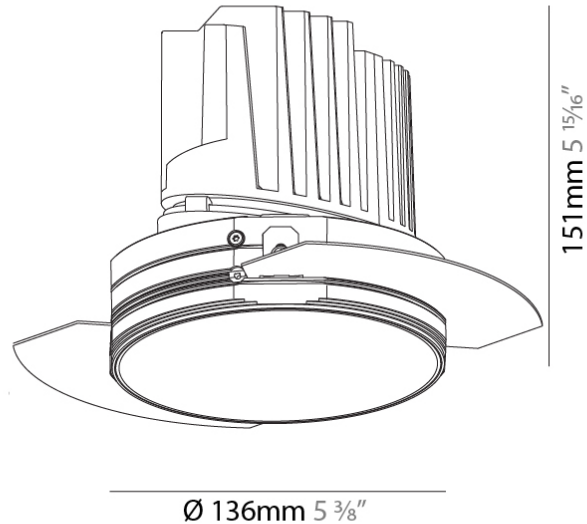

RATINGS AND CERTIFICATIONS

382, F 416-247-9319, www.zaneen.com
Certified and tested for North American standards at the end of the existing Model #. For assistance on 'custom' specifications, contact zteam@zaneen.com.
In a constant effort to supply the best product, we reserve the right to change specifications or materials without notice. The most recent specification sheets are found at zaneen.com
IP rating: IP20