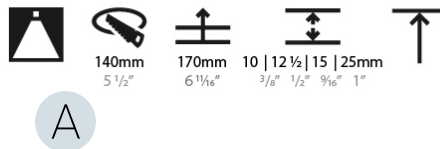

ELECTRICAL

Lamp Type: LED (Zhaga Standard)
Input Wattage (W): 13.2 / 16.5
Total Output Wattage (W): 12.1 / 14.7
Dimming: Tri-Mode (Non-Dimming and Phase Dimming (120Vac only) and 0-10V Dimming)
Driver Included: No
Driver Location: Recessed Housing
Driver Type: Constant Current - Universal
Driver Class: Class 2
Housing: See components
Input Voltage (V): 120 - 277
Constant Current (MA): 350

LED

Number of LEDs: 1
Color Temperature (°K): 2700 / 3000 / 3500 / 4000
Max. Delivered Lumen (lm): 814 / 877 / 911 / 930
Nominal Lumen (lm): 1246 / 1342 / 1396 / 1424
CRI: >90 CRI
Efficiency (%): 90.5
Lamp Life (hrs): 50000
Upon Request: RGB-W Tunable White Special Color Temperature Special LED

OPTICAL

Reflector°: 10
Optic°: Lens Pack - No Lens / Linear Spread Lens / Honeycomb / Spread Lens
Upon Request: Special Beam Angles

RATINGS AND CERTIFICATIONS

382, F 416-247-9319, www.zaneen.com
Certified and Compliant for North American Standards at the end of the existing Model #. For assistance on 'custom' specifications, contact zteam@zaneen.com.
In a constant effort to supply the best product, we reserve the right to change specifications or materials without notice. The most recent specification sheets are found at zaneen.com
IP rating: IP20