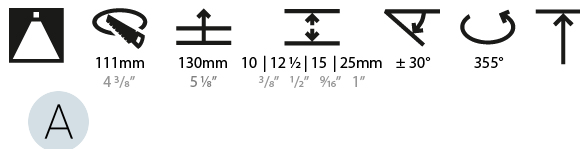

PHYSICAL

Shape: Round
Diameter (mm): 107
Diameter (in): 4 3/16
Height (mm): 112
Height (in): 4 7/16
Ceiling Thickness (mm): 10 / 12.5 / 15 / 25
Ceiling Thickness (in): 3/8 or 1/2 or 9/16 or 1
Min. Recessing Depth (mm): 130
Min. Recessing Depth (in): 5 1/8
Light Distribution: Adjustable / Downlight
Weight (kg): 0.596
Weight (lbs): 1.31
Fixture Finish: SSR / BKV / CWI / CRY / HAB / LAG / UFT / ITA / RUA / RUR / MIC / FTG / MYG / TWT / LOD / PUS / FRO / FUP / KIA / POP / BLS / SPG / MEY / GOH / GUM / CHC / COM / ABZ / JAG / OBR / MOS / ROR
Fixture Material: Aluminum Die Cast
Cut-out Measurements: Ø 111mm / 4 3/8"
Upon Request: Unique Ceiling Thickness

ELECTRICAL

Lamp Type: LED (Zhaga Standard)
Input Wattage (W): 13.2 / 16.5
Total Output Wattage (W): 12.1 / 14.7
Dimming: Tri-Mode (Non-Dimming and Phase Dimming (120Vac only) and 0-10V Dimming)
Driver Included: No
Driver Location: Recessed Housing
Driver Type: Constant Current - Universal
Driver Class: Class 2
Housing: See components
Input Voltage (V): 120 - 277
Constant Current (MA): 350

LED

Number of LEDs: 1
Color Temperature (°K): 2700 / 3000 / 3500 / 4000
Max. Delivered Lumen (lm): 850 / 950 / 1019 / 1040
Nominal Lumen (lm): 960 / 1070 / 1156 / 1180
CRI: >90 CRI
Lamp Life (hrs): 50000
Upon Request: RGB-W Tunable White Special Color Temperature Special LED

OPTICAL

Reflector: 10
Adjustability: Rotational 355°; Tilt 30°
Upon Request: Special Beam Angles

RATINGS AND CERTIFICATIONS