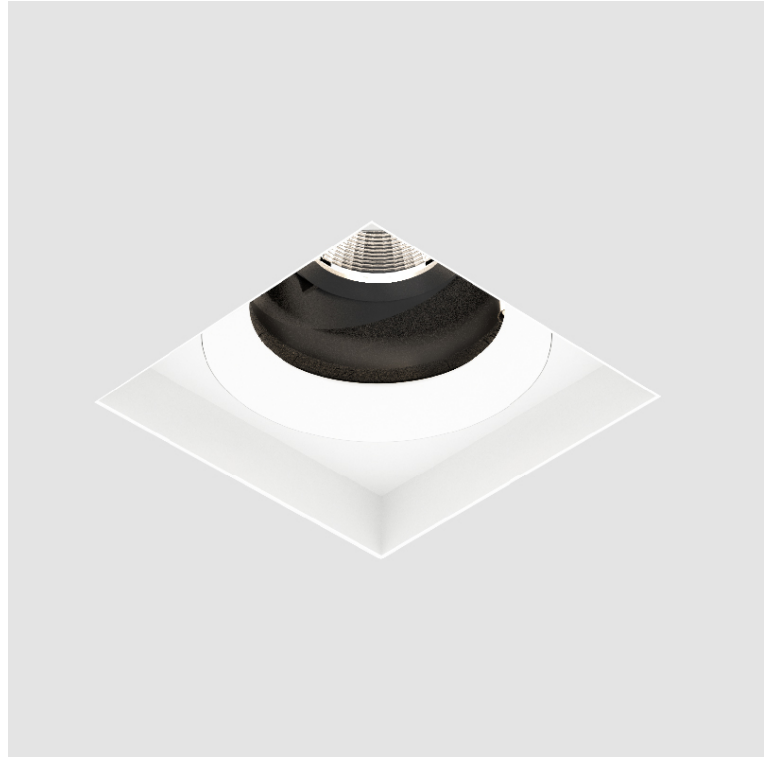

ELECTRICAL

Lamp Type: LED (Zhaga Standard)
Input Wattage (W): 13.2 (2700K) / 16.5
Total Output Wattage (W): 12 (2700K) / 15
Dimming: Tri-Mode (Non-Dimming and Phase Dimming (120Vac only) and 0-10V Dimming)
Driver Included: No
Driver Location: Recessed Housing
Driver Type: Constant Current - Universal
Driver Class: Class 2
Housing: See components
Input Voltage (V): 120 - 277
Constant Current (MA): 350

LED

Number of LEDs: 1
Color Temperature (°K): 2700 / 3000 / 3500 / 4000
Max. Delivered Lumen (lm): 850 / 950 / 1019 / 1040
Nominal Lumen (lm): 960 / 1070 / 1156 / 1180
CRI: >90 CRI
Efficiency (%): 88.5
Lamp Life (hrs): 50000
Upon Request: RGB-W Tunable White Special Color Temperature Special LED

OPTICAL

Reflector: 10
Adjustability: Rotational 355°; Tilt 30°
Upon Request: Special Beam Angles

RATINGS AND CERTIFICATIONS

Zaneen Lighting © 2024, T 1-800-380-3382, F 416-247-9319, www.zaneen.com

Available for international specifications by adding "INT" at the end of the existing Model #. For assistance on 'custom' specifications, contact zteam@zaneen.com. In a constant effort to supply the best product, we reserve the right to change specifications or materials without notice. The most recent specification sheets are found at zaneen.com
IP rating: IP20