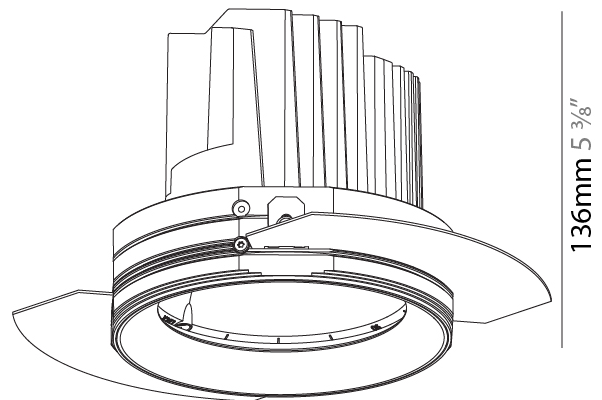

ELECTRICAL

Lamp Type: LED (Zhaga Standard)
Input Wattage (W): 28.6
Total Output Wattage (W): 26.4
Dimming: Tri-Mode (Non-Dimming and Phase Dimming (120Vac only) and 0-10V Dimming)
Driver Included: No
Driver Location: Recessed Housing
Driver Type: Constant Current - Universal
Driver Class: Class 2
Housing: See components
Input Voltage (V): 120 - 277
Constant Current (MA): 700

LED

Number of LEDs: 1
Color Temperature (°K): 2700 / 3000 / 3500 / 4000
Max. Delivered Lumen (lm): 2030 / 2080 / 2185 / 2230
Nominal Lumen (lm): 3210 / 3290 / 3459 / 3530
CRI: >90 CRI
Efficiency (%): 63.1 / 61.5 / 63.2
Lamp Life (hrs): 50000
Upon Request: RGB-W Tunable White Special Color Temperature Special LED

OPTICAL

Reflector°: 20 / 25 / 40
Adjustability: Rotational 355°; Tilt 30°
Upon Request: Special Beam Angles

RATINGS AND CERTIFICATIONS

Zaneen Group Inc. © 2024, T 1800-388-3382, F 416-247-9319, www.zaneen.com
Certified By: Certified for North American Standards
Available for International specifications by adding "INT" at the end of the existing Model #. For assistance on 'custom' specifications, contact zteam@zaneen.com.
IP Rating: IP20
If a conflict occurs to supply the best product, we reserve the right to change specifications or materials without notice. The most recent specification sheets are found at zaneen.com