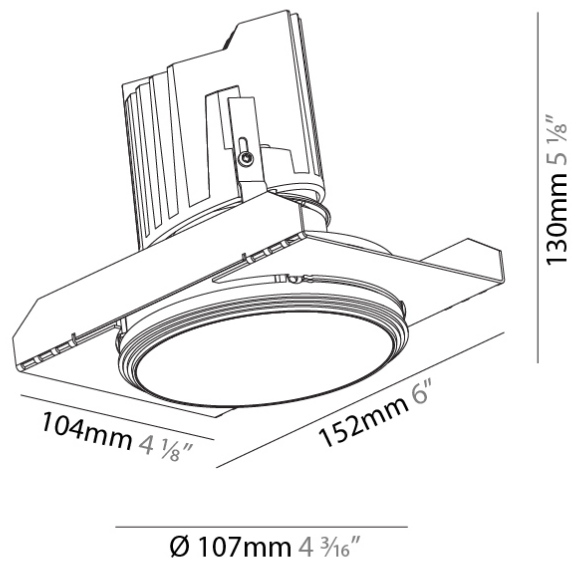

ELECTRICAL

Lamp Type: LED (Zhaga Standard)
Input Wattage (W): 13
Total Output Wattage (W): 11.8
Dimming: Tri-Mode (Non-Dimming and Phase Dimming (120Vac only) and 0-10V Dimming)
Driver Included: No
Driver Location: Recessed Housing
Driver Type: Constant Current - Universal
Driver Class: Class 2
Housing: See components
Input Voltage (V): 120 - 277
Constant Current (MA): 350

LED

Number of LEDs: 1
Color Temperature (°K): 2700 / 3000 / 3500 / 4000
Max. Delivered Lumen (lm): 876 / 909 / 955 / 974
Nominal Lumen (lm): 1304 / 1352 / 1421 / 1450
CRI: >90 CRI
Efficiency (%): 87.9 / 88.4 / 87.9
Lamp Life (hrs): 50000
Upon Request: RGB-W Tunable White Special Color Temperature Special LED

OPTICAL

Reflector°: 18 / 42 / 60
Optic°: Lens Pack - No Lens / Linear Spread Lens / Honeycomb / Spread Lens
Upon Request: Special Beam Angles

RATINGS AND CERTIFICATIONS

382, F 416-247-9319, www.zaneen.com

Created by Interchange for North American standards at the end of the existing Model #. For assistance on 'custom' specifications, contact zteam@zaneen.com. In a constant effort to supply the best product, we reserve the right to change specifications or materials without notice. The most recent specification sheets are found at zaneen.com

IP rating: IP20